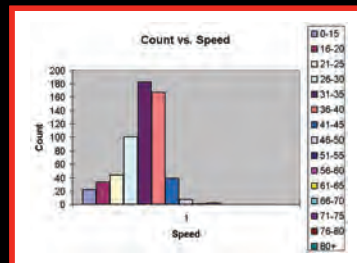

TRACK TRAFFIC

Add the optional EZ-Stat Data Logger to track traffic. Export the data to Excel to build easily readable, presentable charts showing traffic patterns.

EZ Stat Data Logger