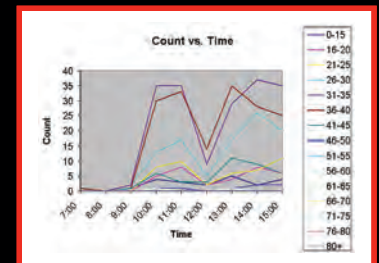

## TRACK TRAFFIC

Add the optional EZ-Stat Data Logger to track traffic. Export the data to Excel to build easily readable, presentable charts showing traffic patterns.

EZ Stat Data Logger

call 678-339-2326 ext 2